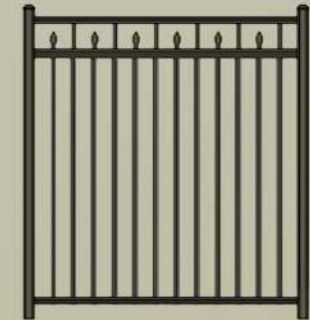

Straight Walk Gate... $175
G300-5460
4.5' X 60"