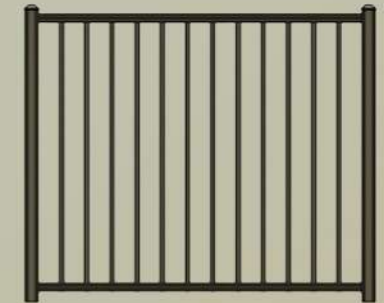

Straight Walk Gate... $175
G400-4860
4' X 60"